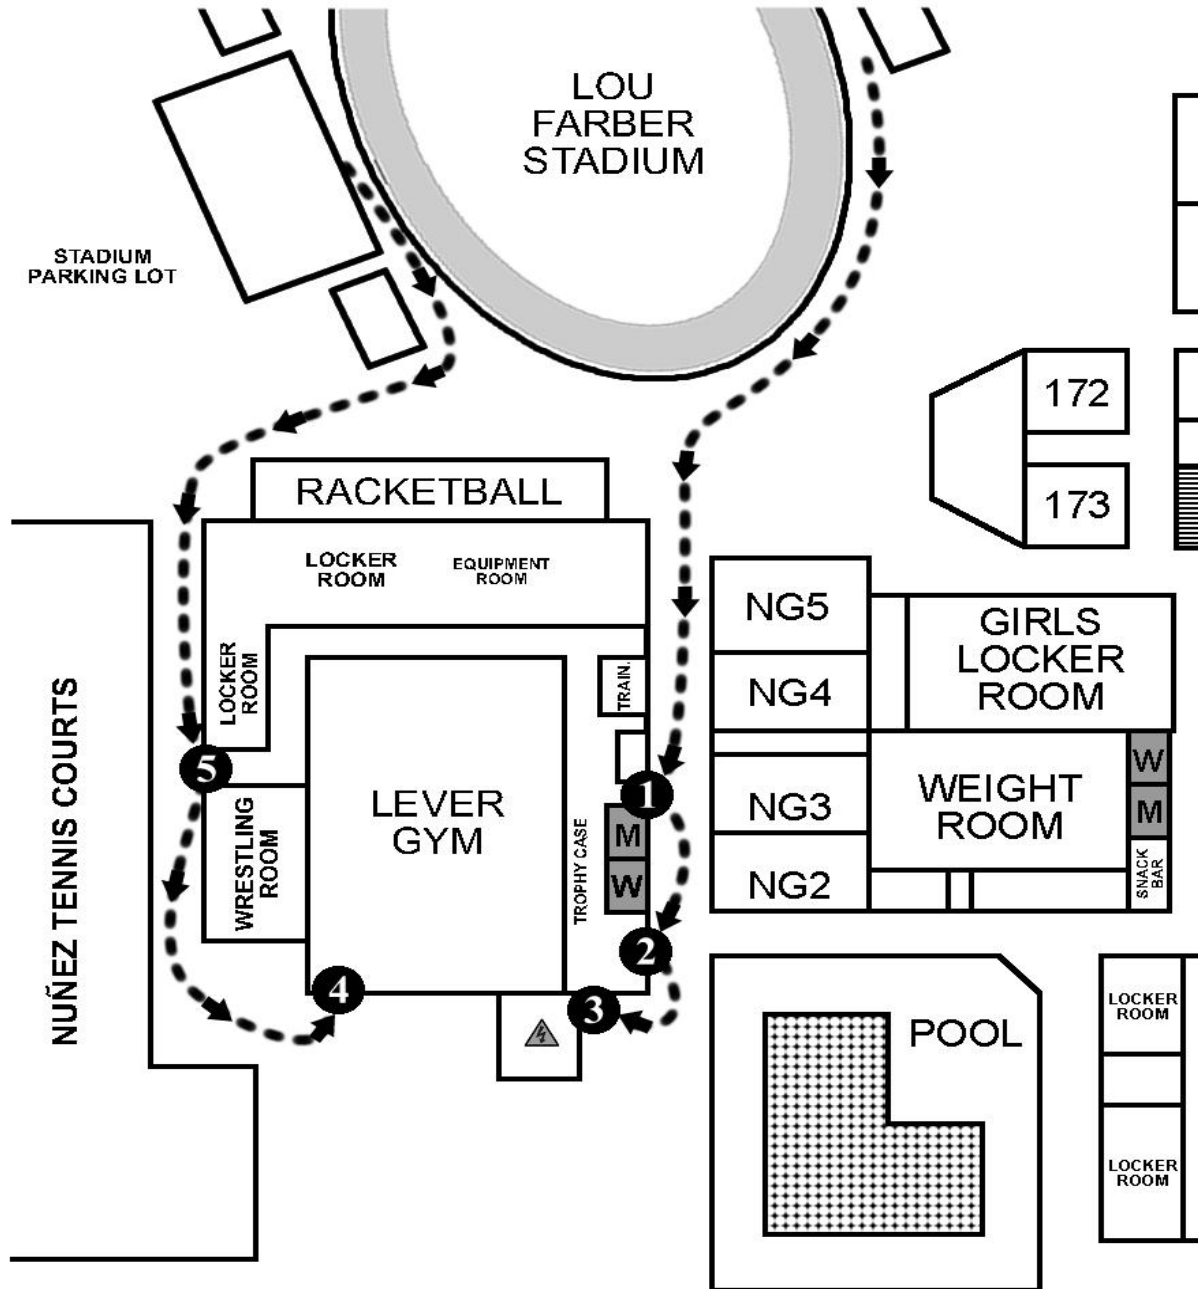

PUEBLO MAGNET HIGH SCHOOL SEVERE WEATHER PLAN

In the event of severe weather, the Commencement Ceremony will have to be moved to Lever Gym:

- Only guests with blue “Rain Ticket” will be admitted.
- *Solamente invitados con boletos azules marcados “Rain Ticket” podran entrar.*
- Please follow the map to enter Lever Gym through one of the 5 points of entry.
- *Favor de seguir el mapa y entrar por uno de los 5 puntos de entrada.*
- Graduates will remain in their seats in Lever Gym and we will not have a precessional.
- *Los graduados permaneceran en sus asientos en el gimnasio y no habra precessional.*
- Thank you for your understanding and cooperation.
- *Gracias por su comprensión y cooperación.*